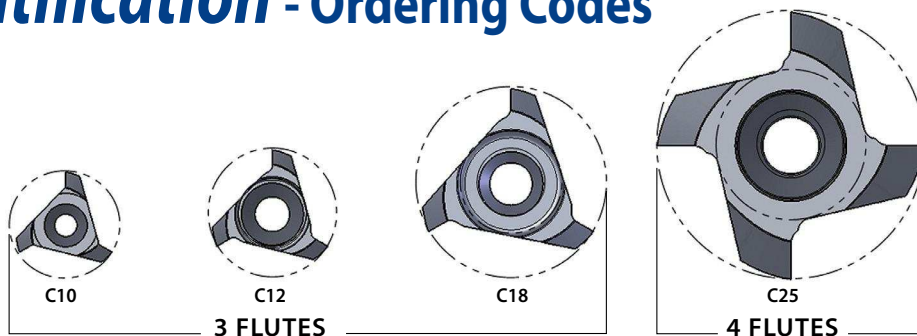

Product Identification - Ordering Codes

CMT Spiral Multi Flute Inserts